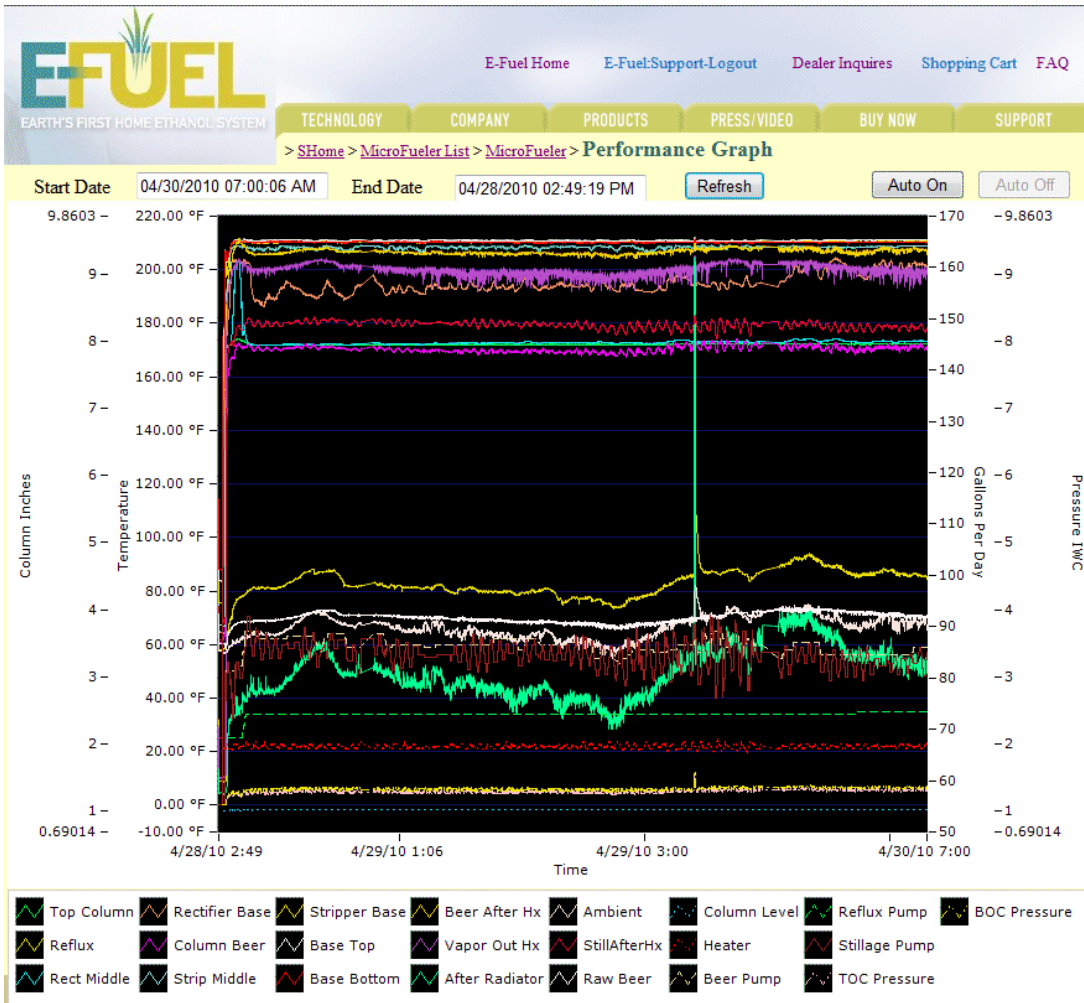

- *EGN connects through the internet* using Wi-Fi or hard wire interface (optional data cell or satellite). See the [E-Fuel Global Network Subscriber Agreement](#) for details.*

15466 Los Gatos Blvd. #109-37
Los Gatos, CA 95032

www.microfueler.com
email: sales@efuel100.com

* Active Internet connection required

E-FUEL GLOBAL NETWORK

On-guard 24x7, Worldwide

Sensor data graph over user requested date range

Real-time sensor, pump and motor data with point-and-click controls