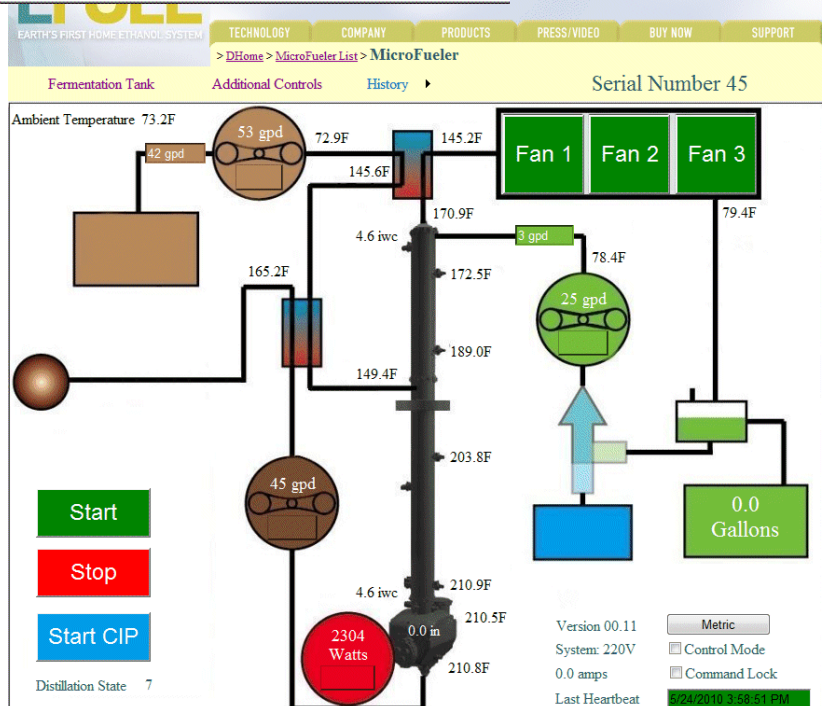

- *EGN connects through the internet* using Wi-Fi or hard wire interface (optional data cell or satellite). See the [E-Fuel Global Network Subscriber Agreement](#) for details.*

15466 Los Gatos Blvd. #109-37
Los Gatos, CA 95032

www.microfueler.com
email: sales@efuel100.com

* Active Internet connection required

E-FUEL GLOBAL NETWORK

On-guard 24x7, Worldwide

Sensor data graph over user requested date range

Real-time sensor, pump and motor data with point-and-click controls