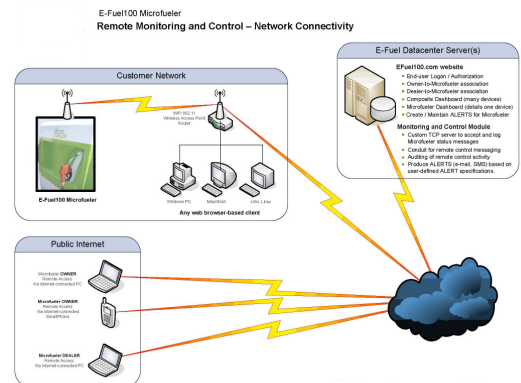

- *Remedial maintenance procedures to correct situations on-the-fly without user intervention*

- *From any browser or Smart-phone, subscribers may login at E-Fuel's web site to gain access to the EGN and view your MicroFueler's Dashboard with real-time status information presented in an easy to read graphical interface*

- *EGN connects through the internet* using Wi-Fi or hard wire interface (optional data cell or satellite). See the [E-Fuel Global Network Subscriber Agreement](#) for details.*

15466 Los Gatos Blvd. #109-37
Los Gatos, CA 95032