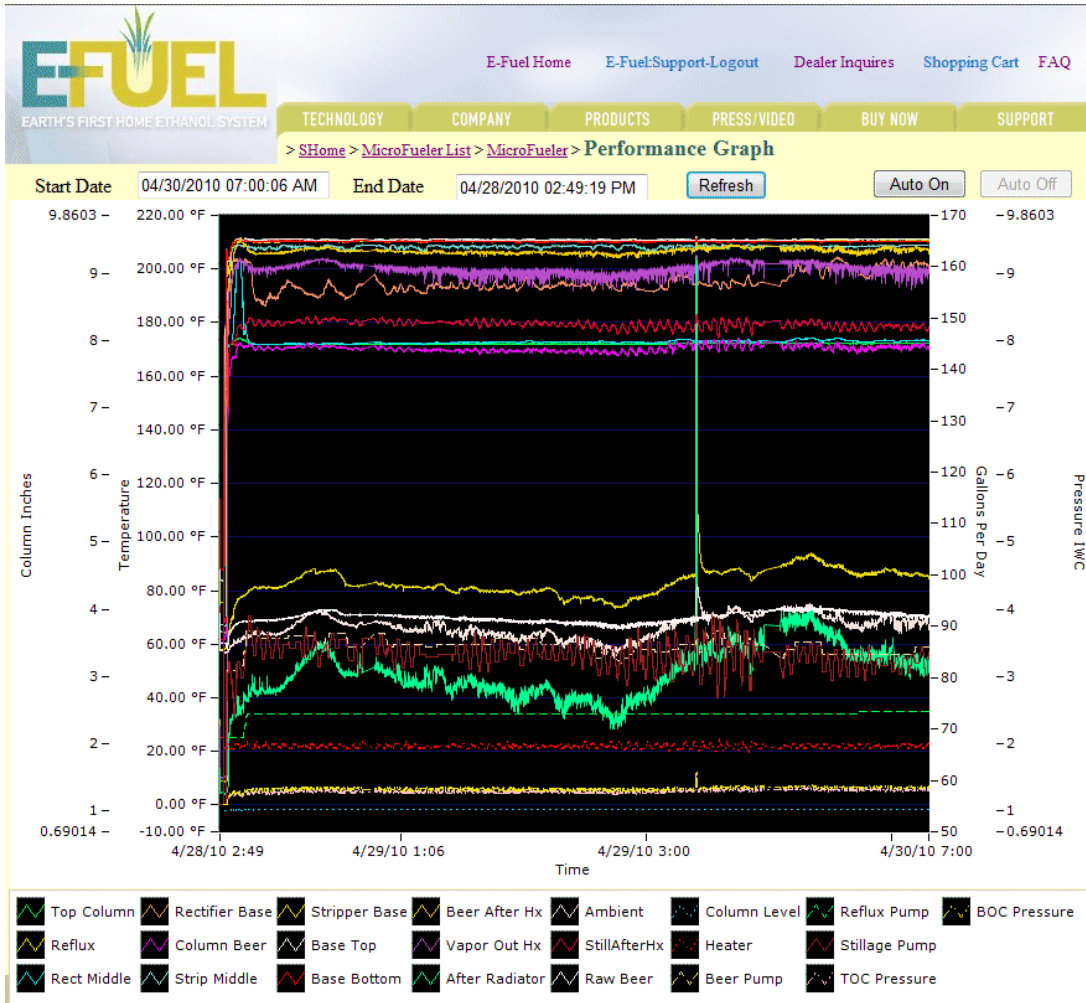

- *EGN connects through the internet* using Wi-Fi or hard wire interface (optional data cell or satellite). See the [E-Fuel Global Network Subscriber Agreement](#) for details.*

15466 Los Gatos Blvd. #37
Los Gatos, CA 95032

www.microfueler.com
email: sales@efuel100.com

* Active Internet connection required

E-FUEL GLOBAL NETWORK

On-guard 24x7, Worldwide

Sensor data graph over user requested date range

Real-time sensor, pump and motor data with point-and-click controls