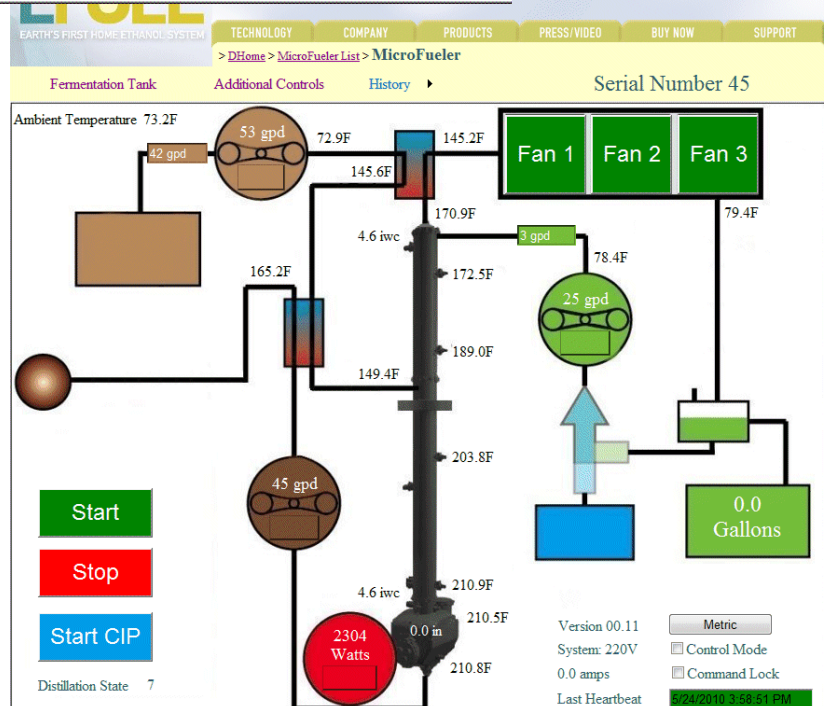

- *EGN connects through the internet* using Wi-Fi or hard wire interface (optional data cell or satellite). See the [E-Fuel Global Network Subscriber Agreement](#) for details.*

15466 Los Gatos Blvd. #37
Los Gatos, CA 95032

www.microfueler.com
email: sales@efuel100.com

* Active Internet connection required

E-FUEL GLOBAL NETWORK

On-guard 24x7, Worldwide

Sensor data graph over user requested date range

Real-time sensor, pump and motor data with point-and-click controls