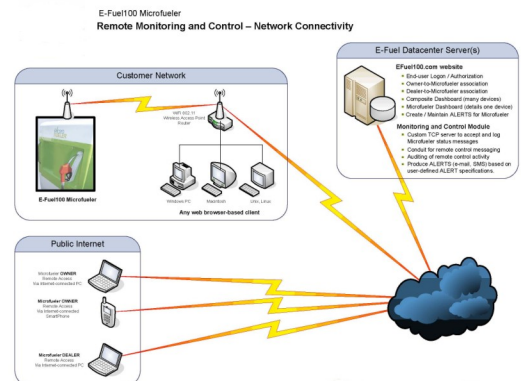

- *Remedial maintenance procedures to correct situations on-the-fly without user intervention*

- *From any browser or Smart-phone, subscribers may login at E-Fuel's web site to gain access to the EGN and view your MicroFueler's Dashboard with real-time status information presented in an easy to read graphical interface*

- *EGN connects through the internet* using Wi-Fi or hard wire interface (optional data cell or satellite). See the [E-Fuel Global Network Subscriber Agreement](#) for details.*

15466 Los Gatos Blvd. #37
Los Gatos, CA 95032